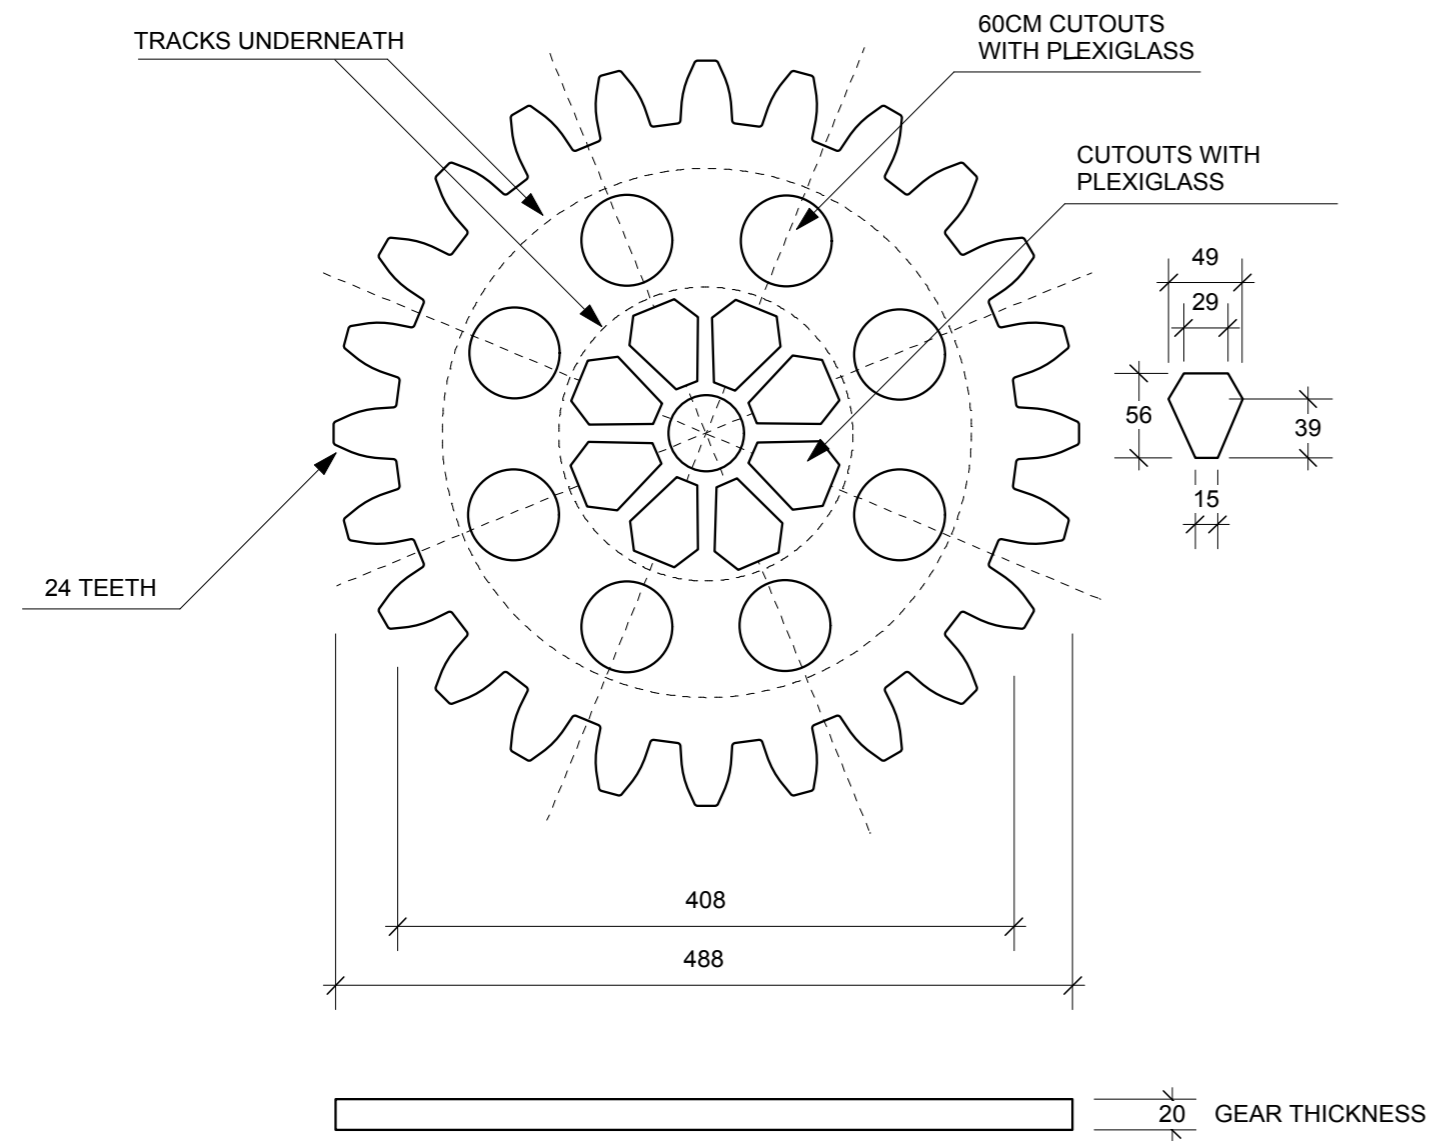

LARGE GEAR  
SCALE 1:50

MEDIUM GEAR  
SCALE 1:50

SMALL GEAR  
SCALE 1:50

PRISON ORB  
SCALE 1:25

PALM TREE  
SCALE 1:50

MOON  
SCALE 1:50

THE ILLUSION by Corneille  
 American University in Cairo  
 Falaki Mainstage Theatre  
 Direction: Frank Bradley  
 Costumes: Kegham Djeghalian  
 Scenery & Lighting Design: Stancil  
 Technical Director: Michael Earl  
 GEAR AND OTHER DETAILS  
 DATE: 30 September 2006  
 SCALE 1:50 OR AS NOTED