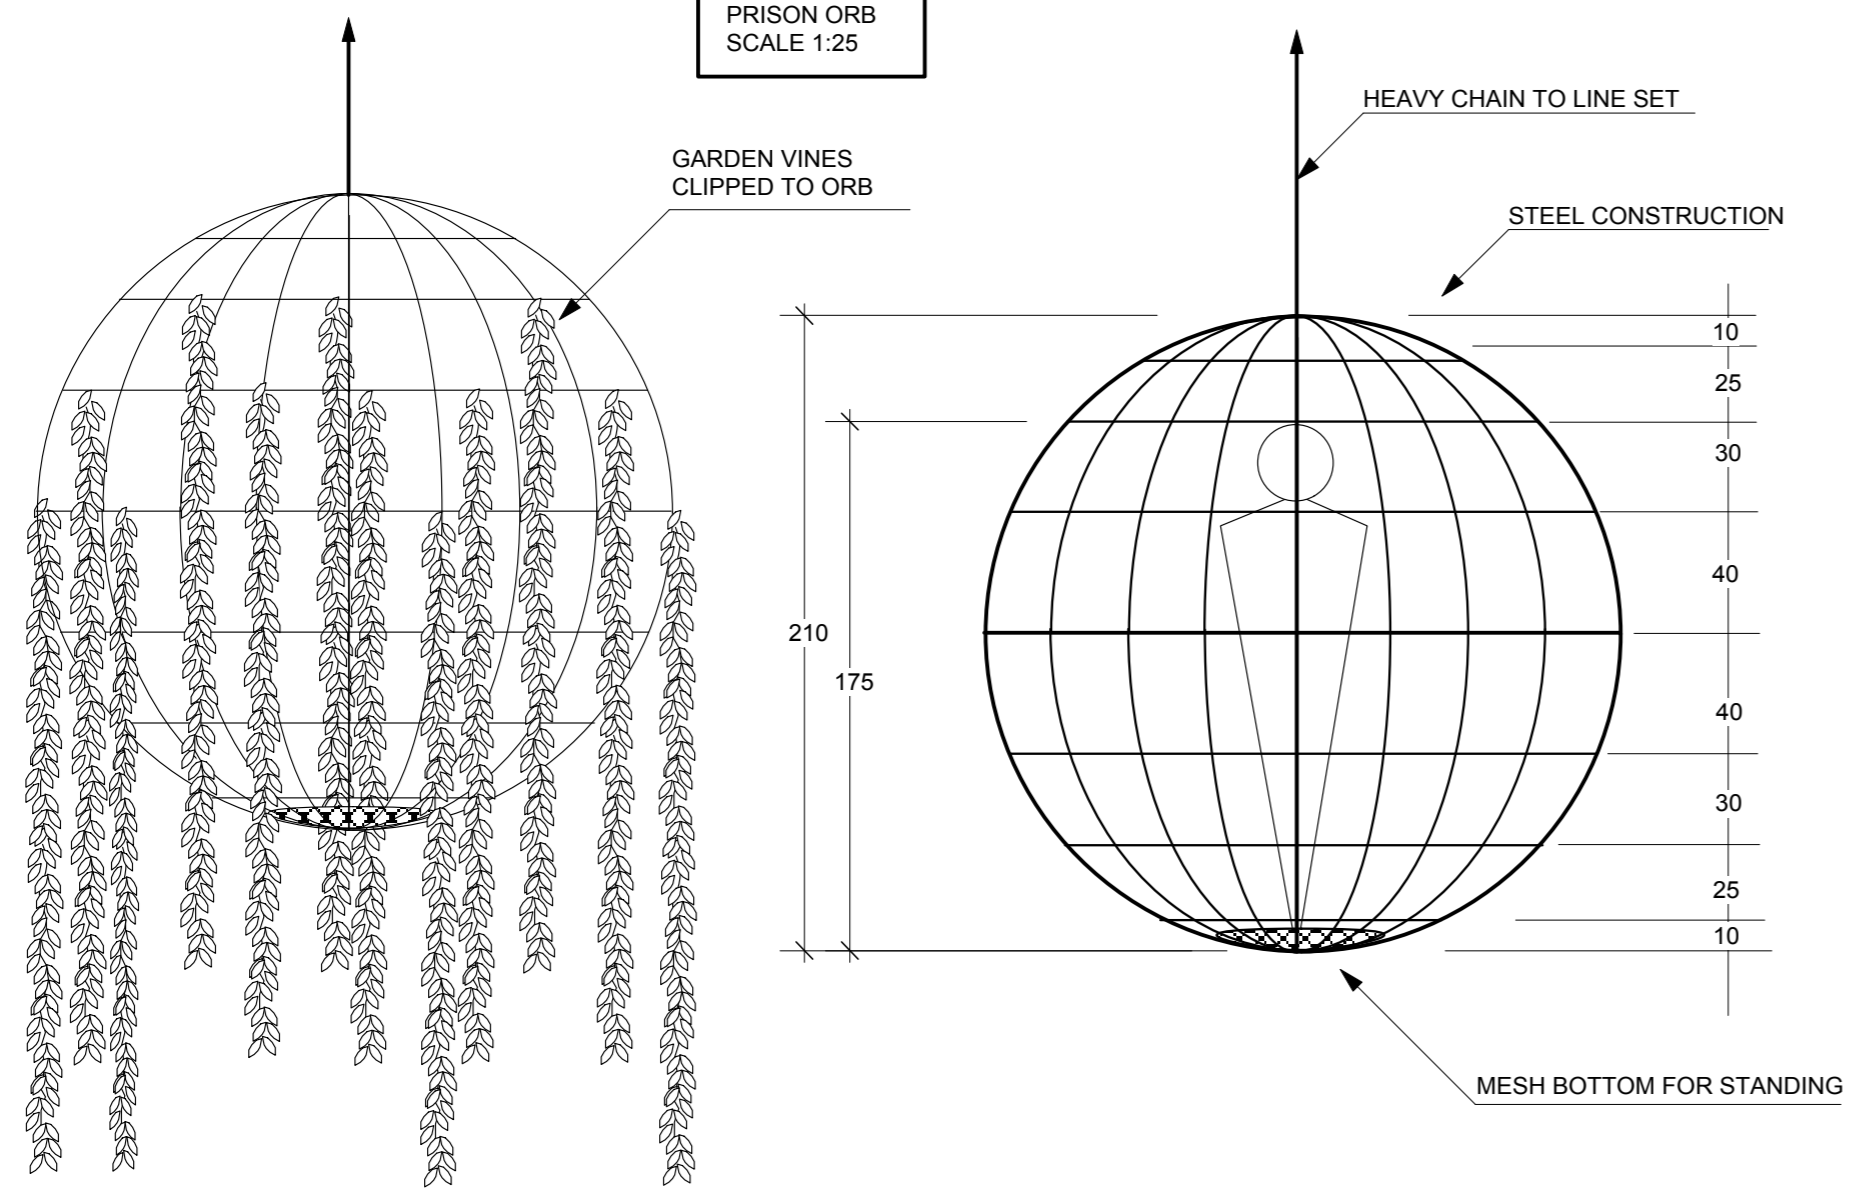

LARGE GEAR  
SCALE 1:50

MEDIUM GEAR  
SCALE 1:50

SMALL GEAR  
SCALE 1:50

PRISON ORB  
SCALE 1:25

PALM TREE  
SCALE 1:50

MOON  
SCALE 1:50

THE ILLUSION by Corneille  
 American University in Cairo  
 Falaki Mainstage Theatre  
 Direction: Frank Bradley  
 Costumes: Kegham Djeghalian  
 Scenery & Lighting Design: Stancil  
 Technical Director: Michael Earl  
 GEAR AND OTHER DETAILS  
 DATE: 30 September 2006  
 SCALE 1:50 OR AS NOTED