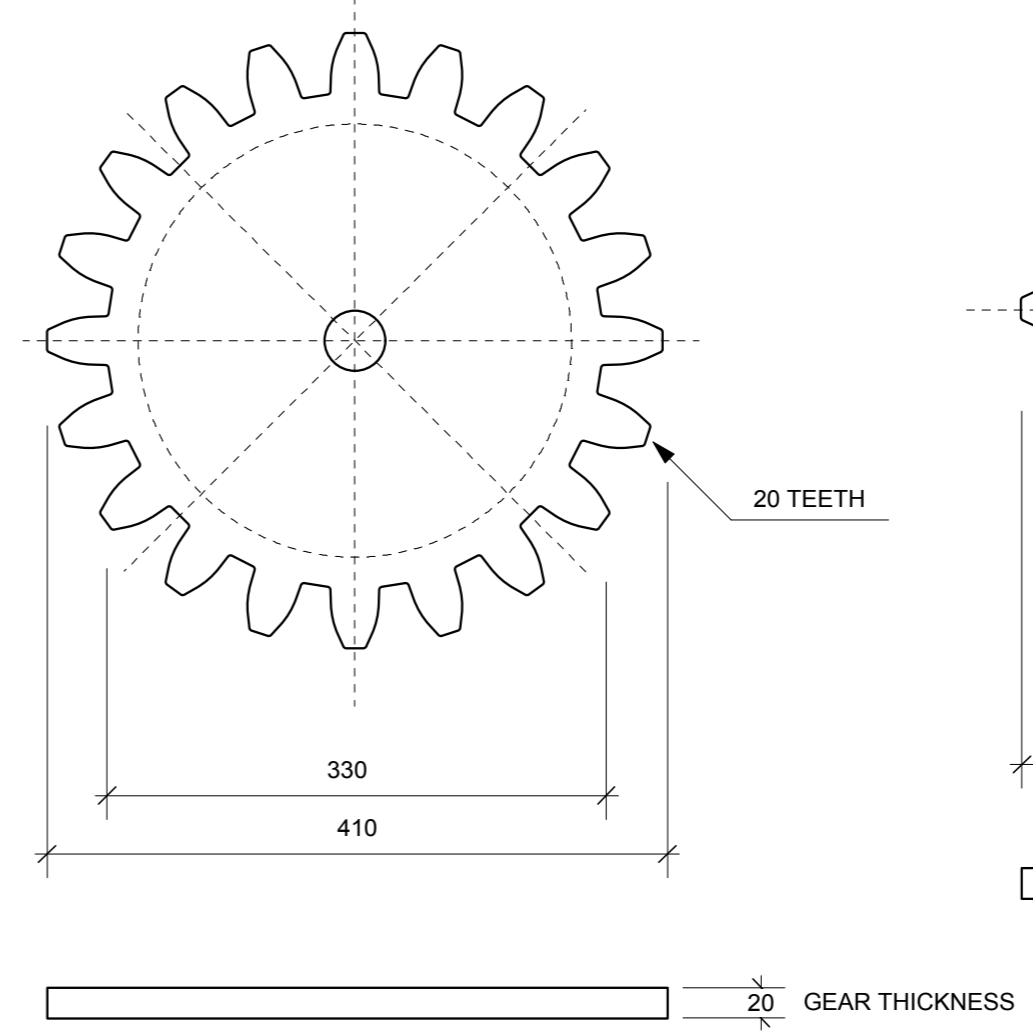

LARGE GEAR  
SCALE 1:50

MEDIUM GEAR  
SCALE 1:50

SMALL GEAR  
SCALE 1:50

PRISON ORB  
SCALE 1:25

PALM TREE  
SCALE 1:50

MOON  
SCALE 1:50

THE ILLUSION by Corneille  
 American University in Cairo  
 Falaki Mainstage Theatre  
 Direction: Frank Bradley  
 Costumes: Kegham Djeghalian  
 Scenery & Lighting Design: Stancil  
 Technical Director: Michael Earl  
 GEAR AND OTHER DETAILS  
 DATE: 30 September 2006  
 SCALE 1:50 OR AS NOTED