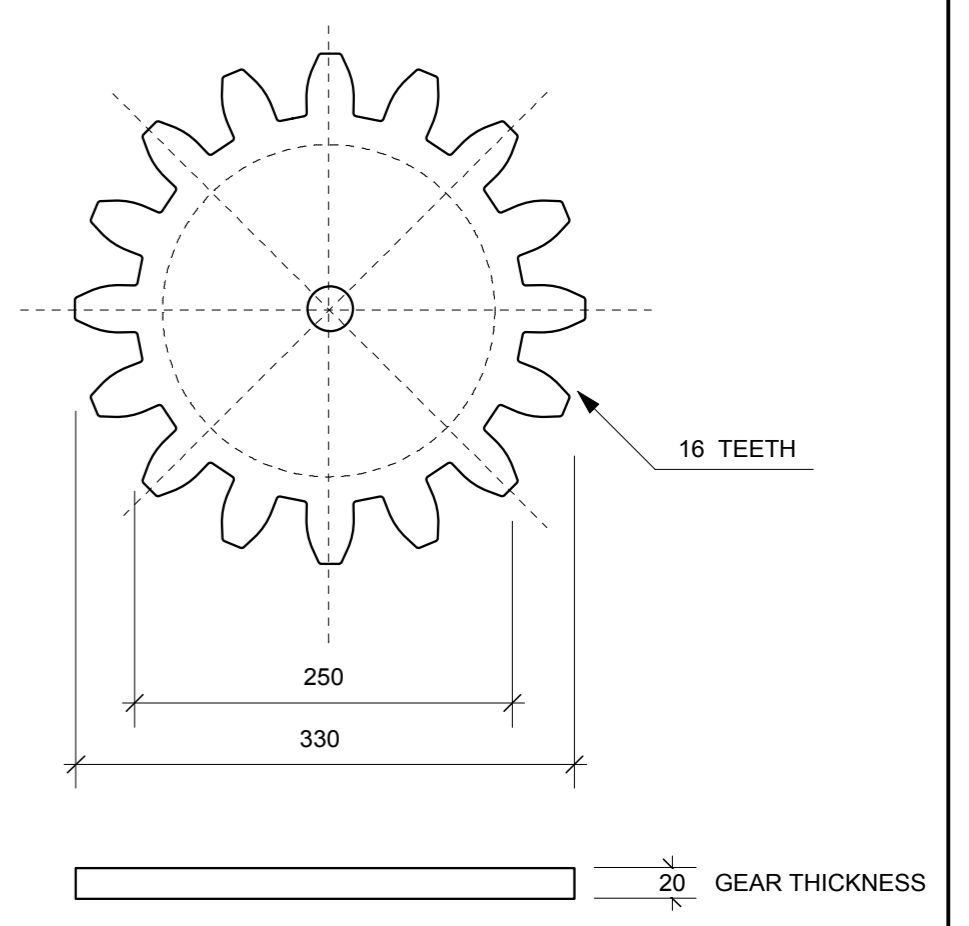

LARGE GEAR  
SCALE 1:50

MEDIUM GEAR  
SCALE 1:50

SMALL GEAR  
SCALE 1:50

PRISON ORB  
SCALE 1:25

PALM TREE  
SCALE 1:50

MOON  
SCALE 1:50

THE ILLUSION by Corneille  
 American University in Cairo  
 Falaki Mainstage Theatre  
 Direction: Frank Bradley  
 Costumes: Kegham Djeghalian  
 Scenery & Lighting Design: Stancil  
 Technical Director: Michael Earl  
 GEAR AND OTHER DETAILS  
 DATE: 30 September 2006  
 SCALE 1:50 OR AS NOTED