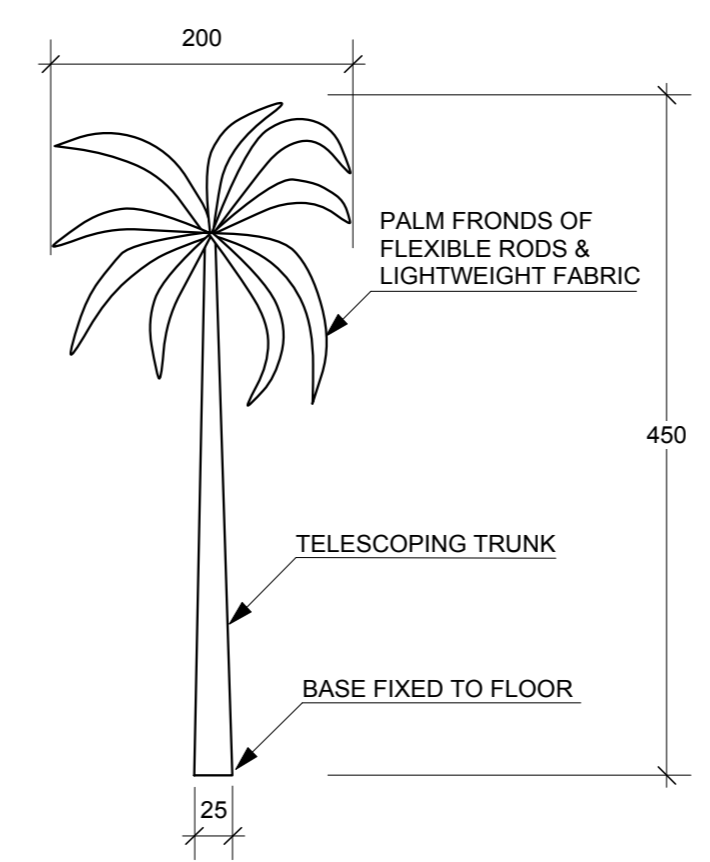

LARGE GEAR  
SCALE 1:50

MEDIUM GEAR  
SCALE 1:50

SMALL GEAR  
SCALE 1:50

PRISON ORB  
SCALE 1:25

PALM TREE  
SCALE 1:50

MOON  
SCALE 1:50

THE ILLUSION by Corneille  
 American University in Cairo  
 Falaki Mainstage Theatre  
 Direction: Frank Bradley  
 Costumes: Kegham Djeghalian  
 Scenery & Lighting Design: Stancil  
 Technical Director: Michael Earl  
 GEAR AND OTHER DETAILS  
 DATE: 30 September 2006  
 SCALE 1:50 OR AS NOTED