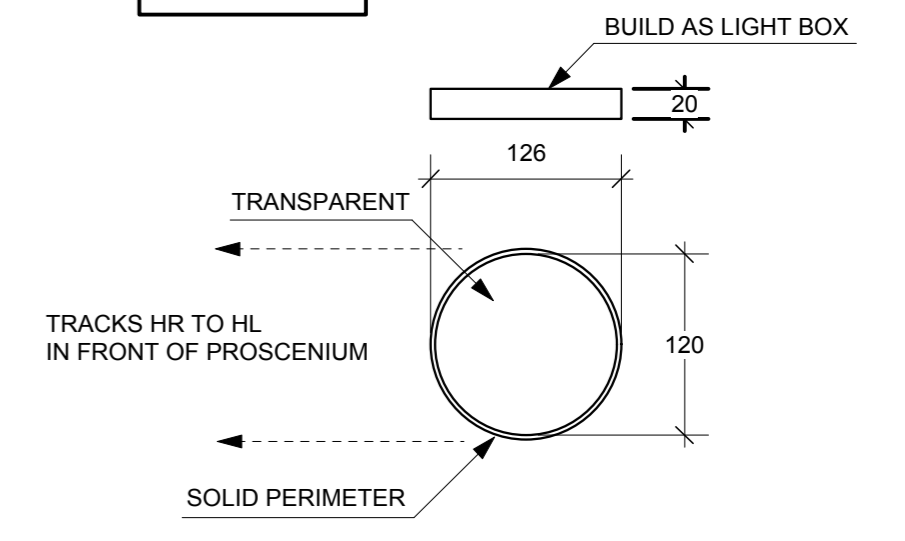

LARGE GEAR  
SCALE 1:50

MEDIUM GEAR  
SCALE 1:50

SMALL GEAR  
SCALE 1:50

PRISON ORB  
SCALE 1:25

PALM TREE  
SCALE 1:50

MOON  
SCALE 1:50

THE ILLUSION by Corneille  
 American University in Cairo  
 Falaki Mainstage Theatre  
 Direction: Frank Bradley  
 Costumes: Kegham Djeghalian  
 Scenery & Lighting Design: Stancil  
 Technical Director: Michael Earl  
 GEAR AND OTHER DETAILS  
 DATE: 30 September 2006  
 SCALE 1:50 OR AS NOTED