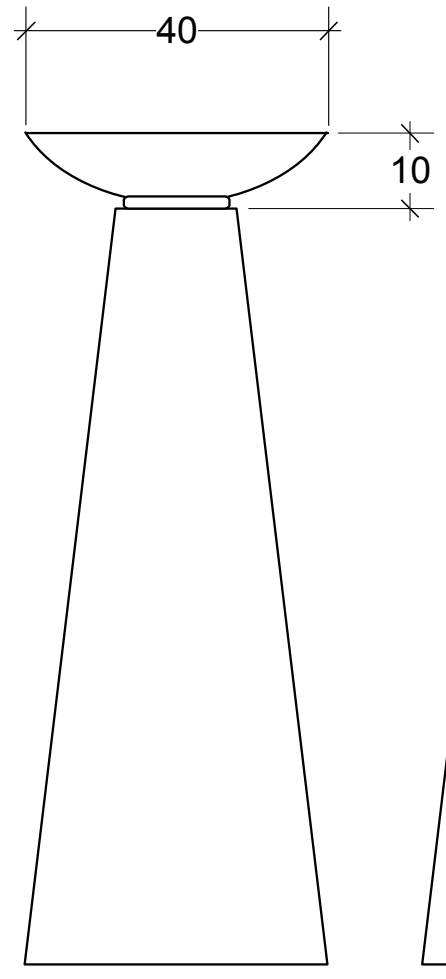

PLEXIGLASS TOP
LIGHTS INSIDE

POLISHED METAL SIDES

SCENE 8
GLASS BOWL
WITH BLOOD

OFFICE SCENES
SCULPTURE

CUSHION
DOUBLE-SIDED COVER
SCALE: 1:20

ISIS HABIBATI
FALAKI STUDIO THEATRE
AMERICAN UNIVERSITY
DIRECTED BY MAHMOUD EL LOZY
DESIGN BY STANCIL CAMPBELL
FURNITURE
14 SEPTEMBER 2007
SCALE: 1:10