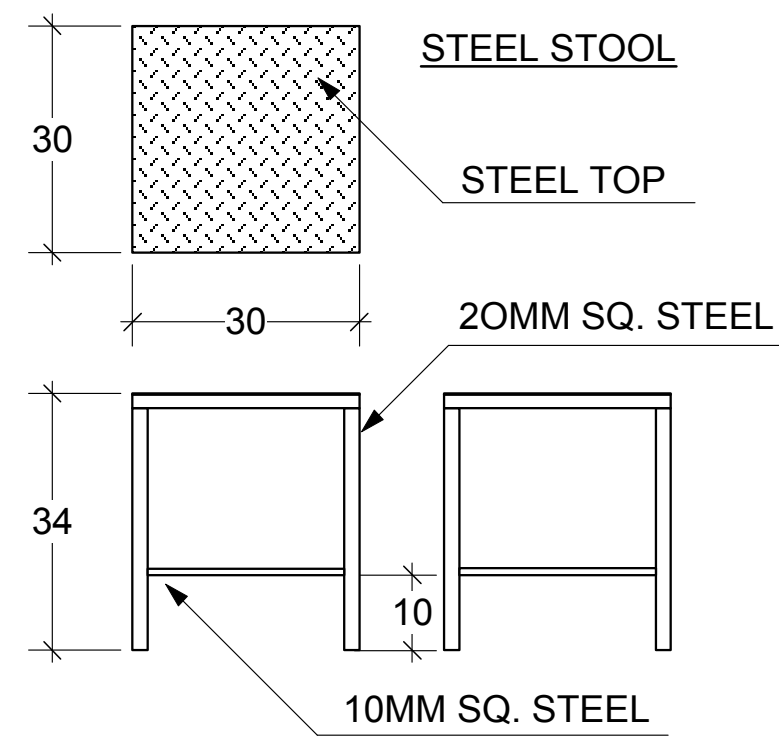

PLEXIGLASS TOP
LIGHTS INSIDE

POLISHED METAL SIDES

SCENE 8
GLASS BOWL
WITH BLOOD

OFFICE SCENES
SCULPTURE

CUSHION
DOUBLE-SIDED COVER
SCALE: 1:20

ISIS HABIBATI
FALAKI STUDIO THEATRE
AMERICAN UNIVERSITY
DIRECTED BY MAHMOUD EL LOZY
DESIGN BY STANCIL CAMPBELL
FURNITURE
14 SEPTEMBER 2007
SCALE: 1:10