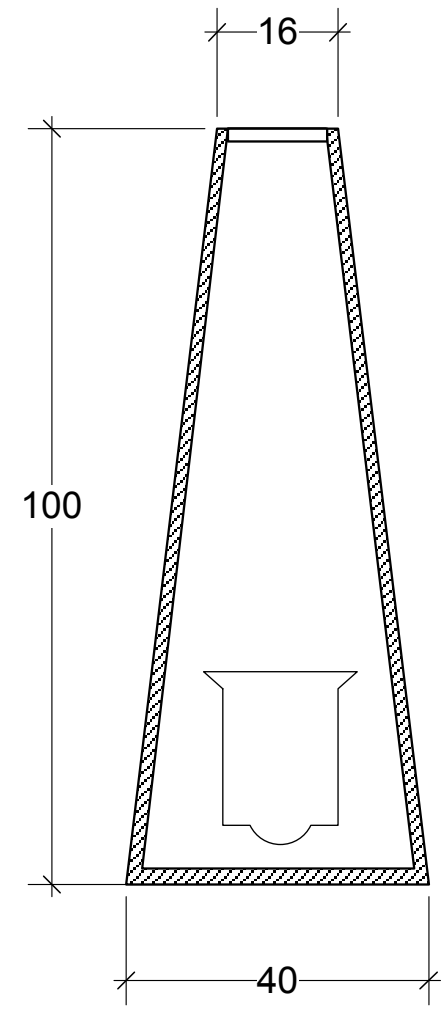

PLEXIGLASS TOP
LIGHTS INSIDE

POLISHED METAL SIDES

SCENE 8
GLASS BOWL
WITH BLOOD

OFFICE SCENES
SCULPTURE

CUSHION
DOUBLE-SIDED COVER
SCALE: 1:20

ISIS HABIBATI
FALAKI STUDIO THEATRE
AMERICAN UNIVERSITY
DIRECTED BY MAHMOUD EL LOZY
DESIGN BY STANCIL CAMPBELL
FURNITURE
14 SEPTEMBER 2007
SCALE: 1:10