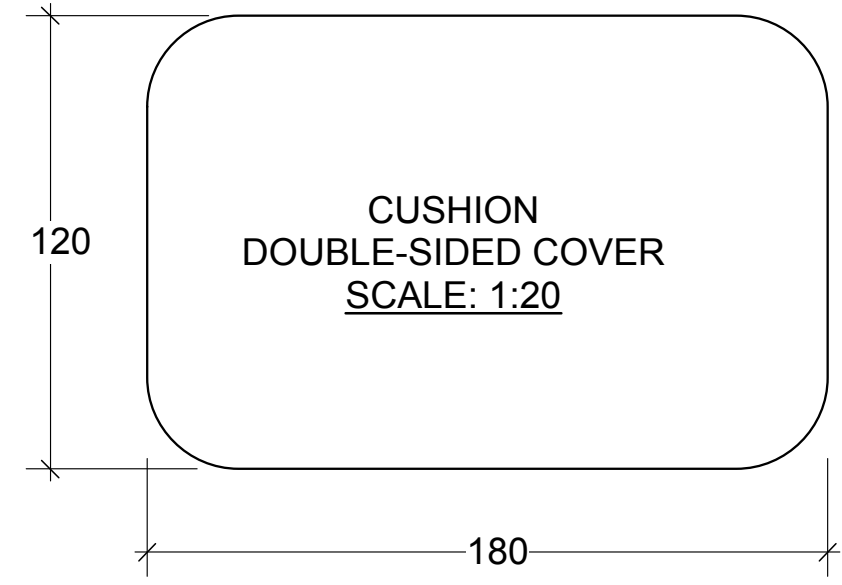

PLEXIGLASS TOP
LIGHTS INSIDE

POLISHED METAL SIDES

SCENE 8
GLASS BOWL
WITH BLOOD

OFFICE SCENES
SCULPTURE

CUSHION
DOUBLE-SIDED COVER
SCALE: 1:20

ISIS HABIBATI
FALAKI STUDIO THEATRE
AMERICAN UNIVERSITY
DIRECTED BY MAHMOUD EL LOZY
DESIGN BY STANCIL CAMPBELL
FURNITURE
14 SEPTEMBER 2007
SCALE: 1:10