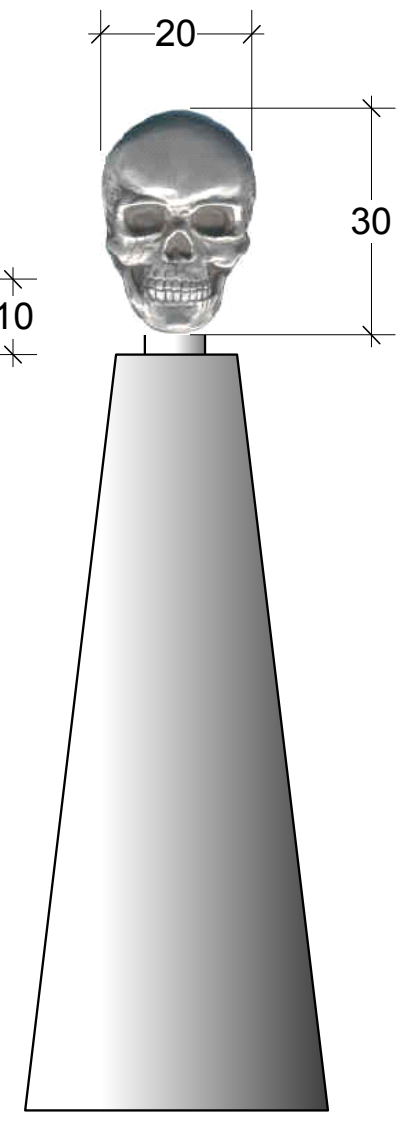

PLEXIGLASS TOP
LIGHTS INSIDE

POLISHED METAL SIDES

SCENE 8
GLASS BOWL
WITH BLOOD

OFFICE SCENES
SCULPTURE

CUSHION
DOUBLE-SIDED COVER
SCALE: 1:20

ISIS HABIBATI
FALAKI STUDIO THEATRE
AMERICAN UNIVERSITY
DIRECTED BY MAHMOUD EL LOZY
DESIGN BY STANCIL CAMPBELL
FURNITURE
14 SEPTEMBER 2007
SCALE: 1:10