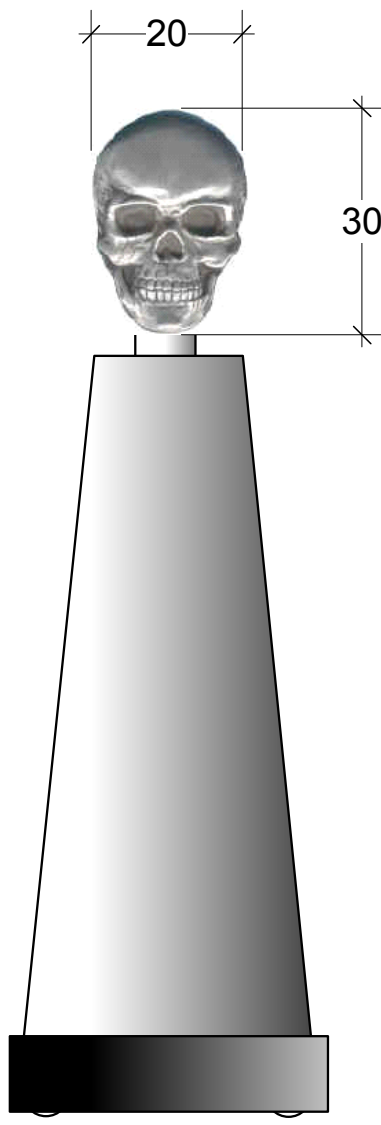

SCENE 8  
GLASS BOWL  
WITH BLOOD

OFFICE SCENES  
SCULPTURE

SIDE VIEW

ISIS HABIBATI  
FALAKI STUDIO THEATRE  
AMERICAN UNIVERSITY  
DIRECTED BY MAHMOUD EL LOZY  
DESIGN BY STANCIL CAMPBELL  
GOVERNMENT OFFICE UNIT  
4 OCTOBER 2007  
SCALE: 1:10