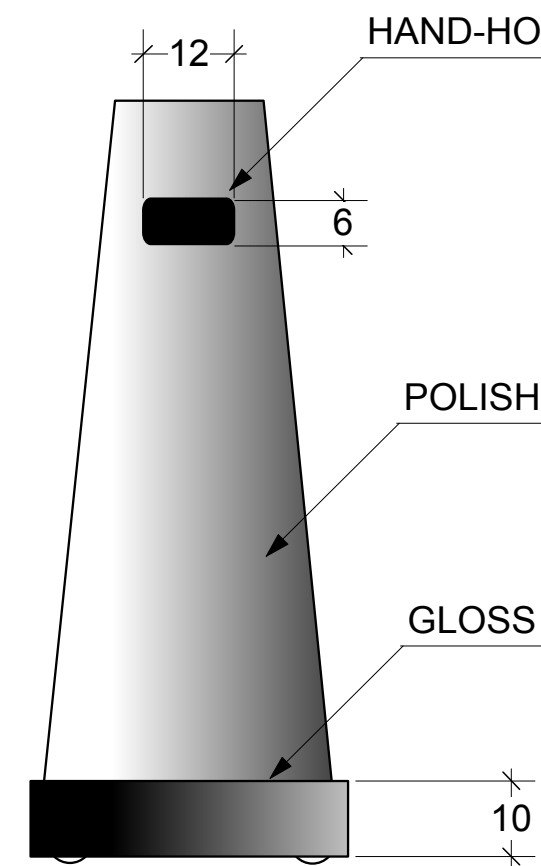

SCENE 8  
GLASS BOWL  
WITH BLOOD

OFFICE SCENES  
SCULPTURE

SIDE VIEW

ISIS HABIBATI  
FALAKI STUDIO THEATRE  
AMERICAN UNIVERSITY  
DIRECTED BY MAHMOUD EL LOZY  
DESIGN BY STANCIL CAMPBELL  
GOVERNMENT OFFICE UNIT  
4 OCTOBER 2007  
SCALE: 1:10