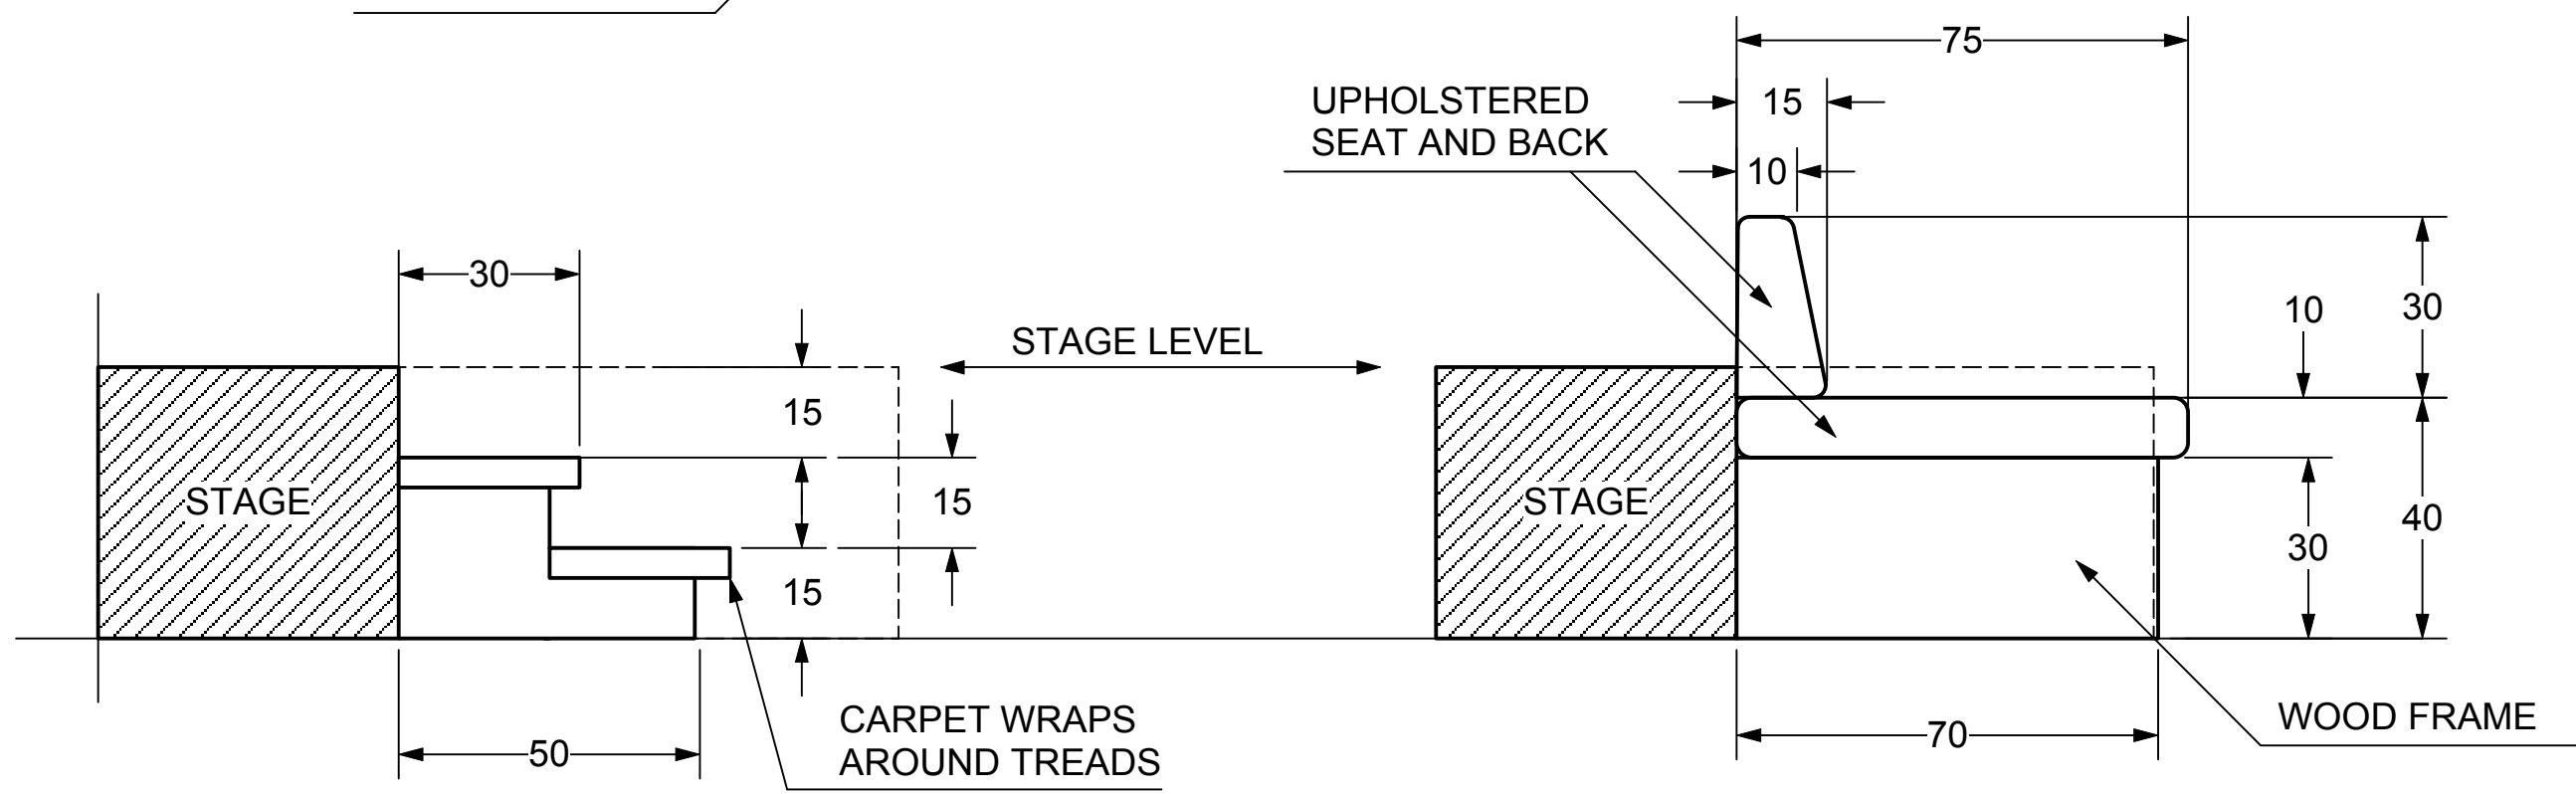

TOP VIEW - DOWNSTAGE STAIRS  
SCALE 1:25

STAIRS  
SECTION VIEW  
SCALE: 1:12.5

SOFA  
SECTION VIEW  
SCALE: 1:12.5

**STAIRS & SOFA**  
DATE: 25 SEPTEMBER 2014  
SCALE: VARIES  
PLATE 12

**THE GAME OF LOVE AND CHANCE**  
AMERICAN UNIVERSITY IN CAIRO -- MALAK GABR THEATRE  
DIRECTOR: MAHMOUD EL LOZY  
DESIGN: STANCIL CAMPBELL