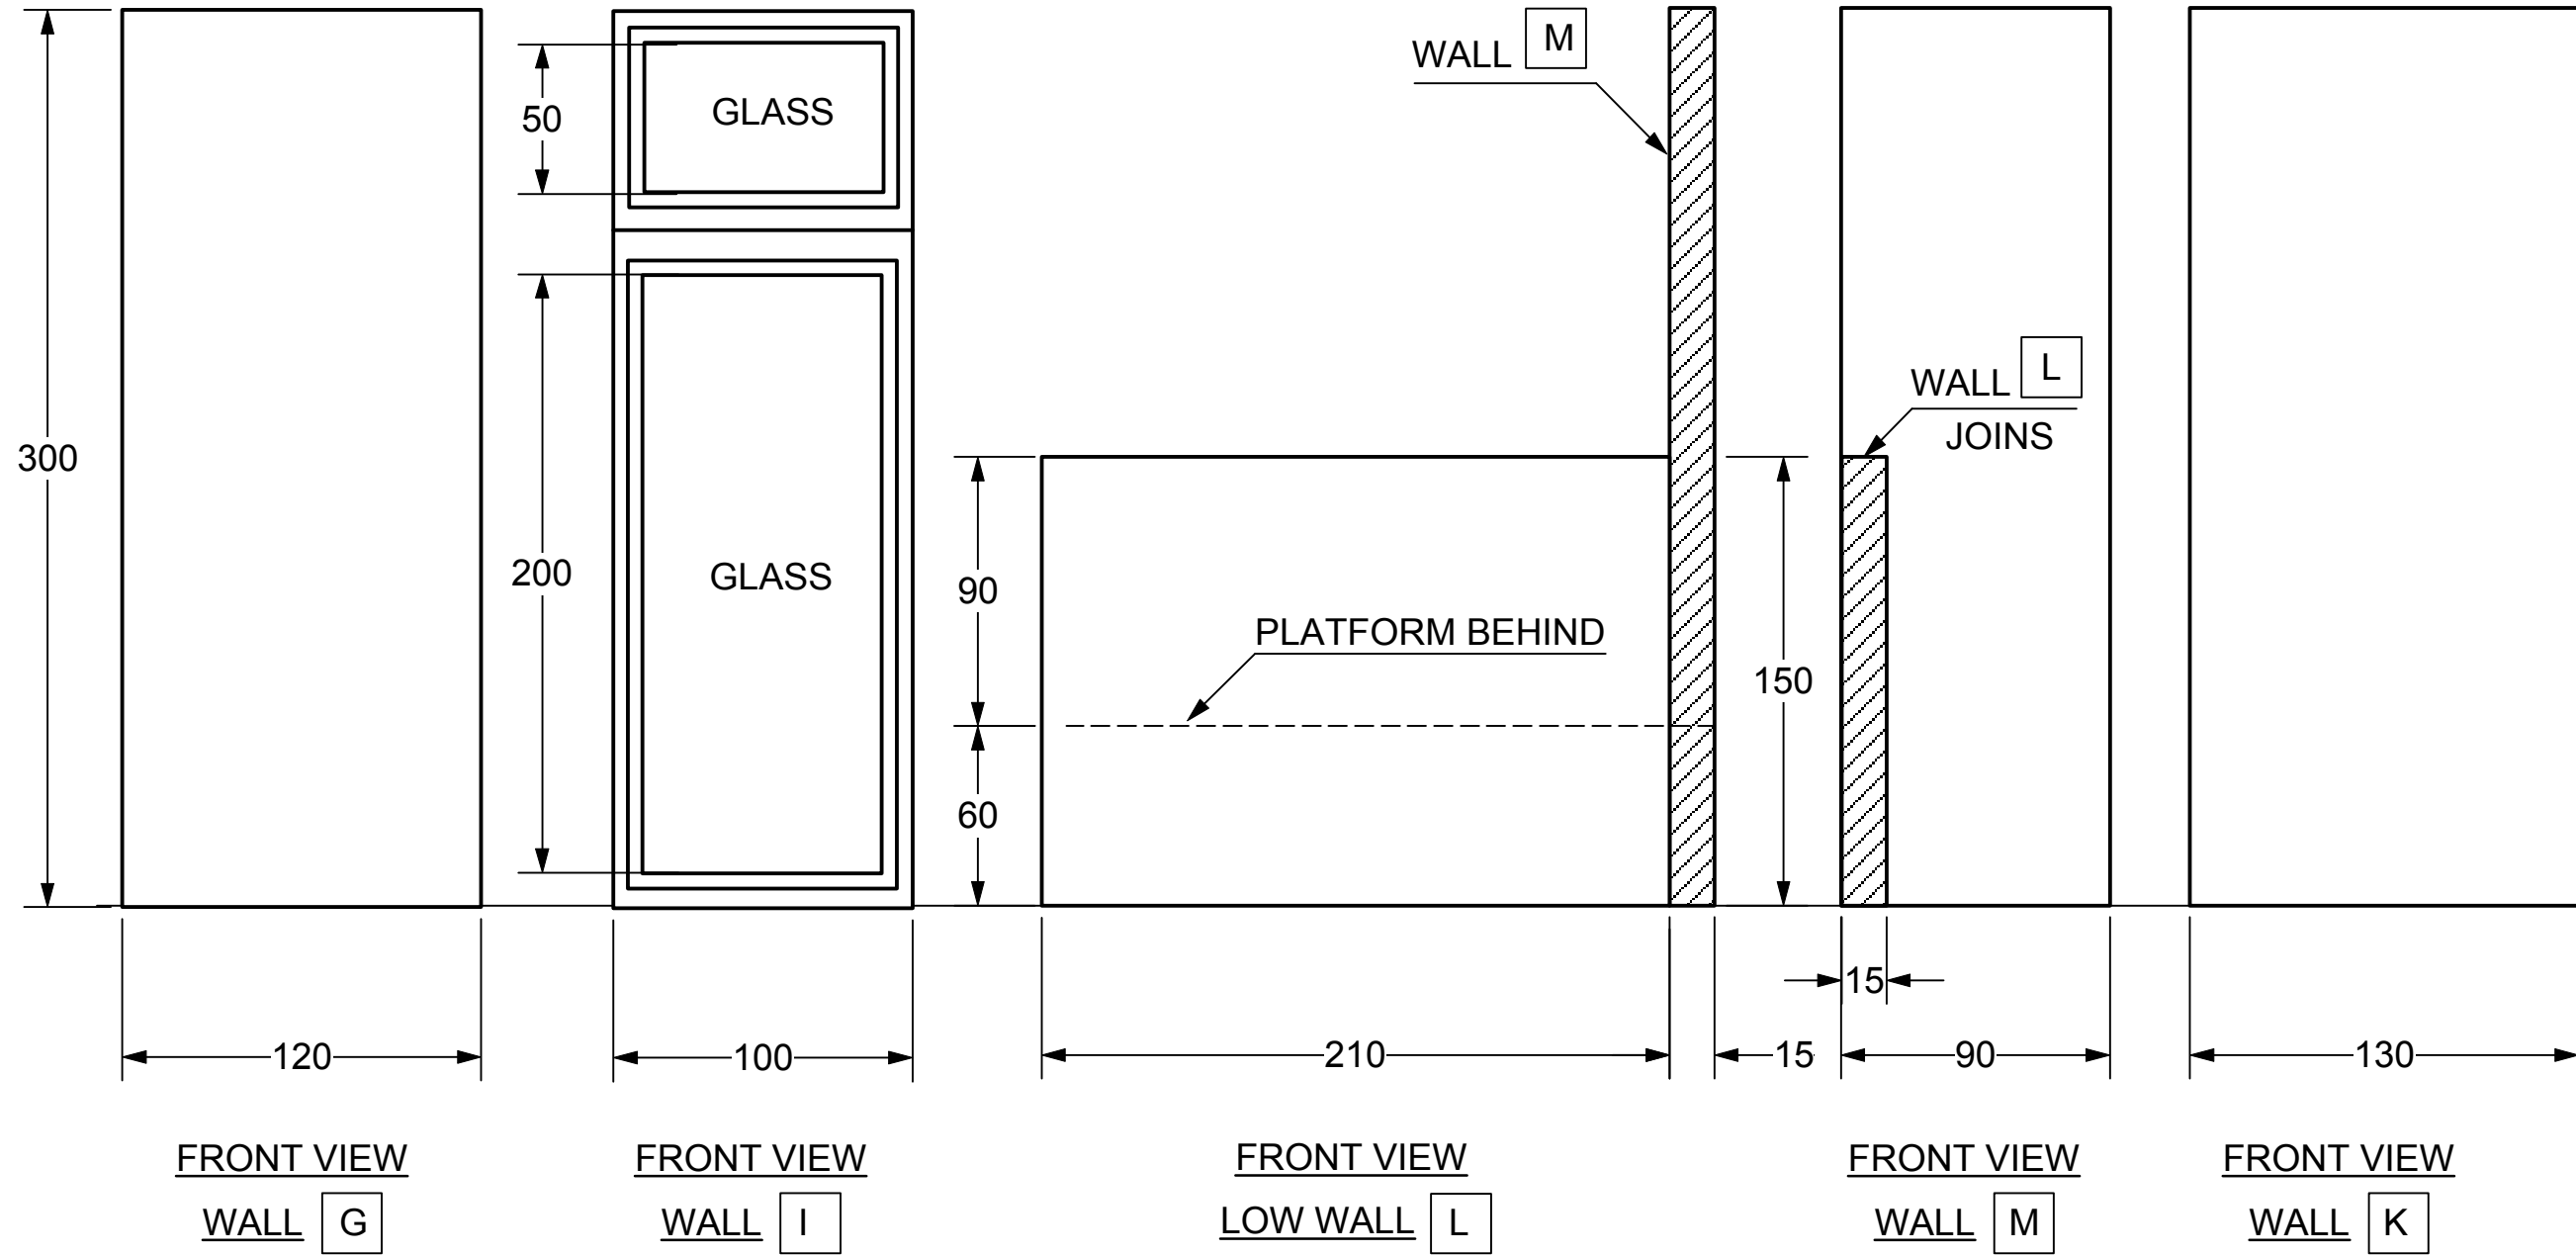

NOTE: THESE WALLS HAVE A SOLID SURFACE AS PLASTER

ADJOINING WALLS

DATE: 23 SEPTEMBER 2014
SCALE: 1:25
PLATE 9

THE GAME OF LOVE AND CHANCE

AMERICAN UNIVERSITY IN CAIRO -- MALAK GABR THEATRE
DIRECTOR: MAHMOUD EL LOZY
DESIGN: STANCIL CAMPBELL