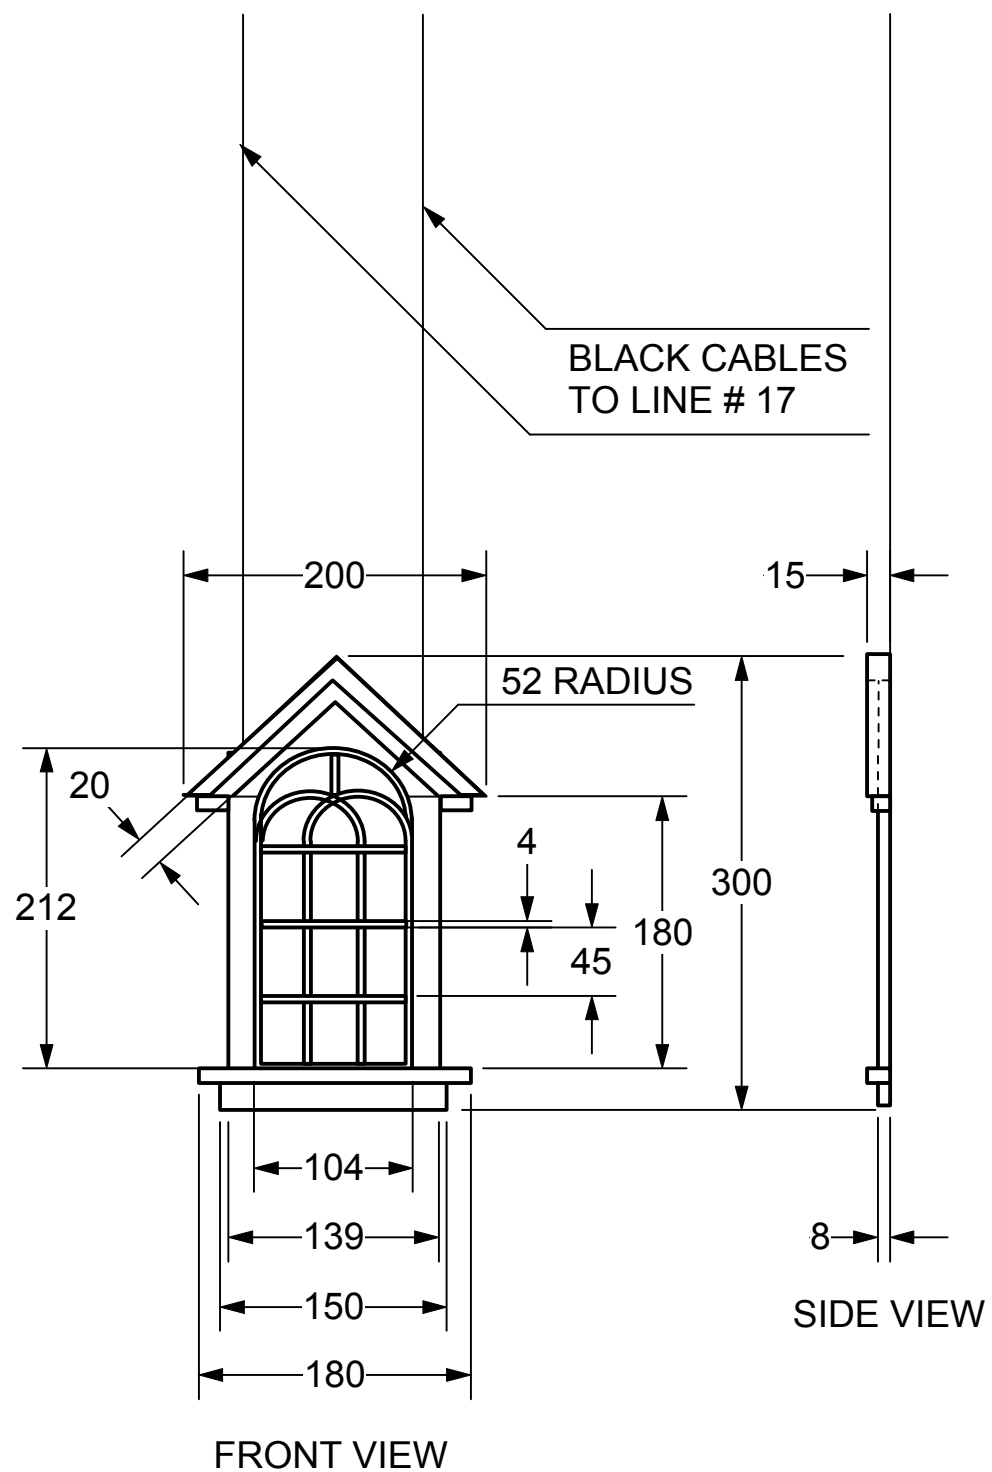

WINDOW - ACT 1
OPEN PANES WITH NO GLASS

WINDOW - ACT 3
OPEN PANES WITH NO GLASS

WINDOWS

DATE: 27 SEPTEMBER 2015
SCALE: 1:50
PLATE 11

THE CRUCIBLE BY ARTHUR MILLER

AMERICAN UNIVERSITY IN CAIRO -- MALAK GABR THEATRE
DIRECTOR: FRANK BRADLEY
DESIGN: STANCIL CAMPBELL