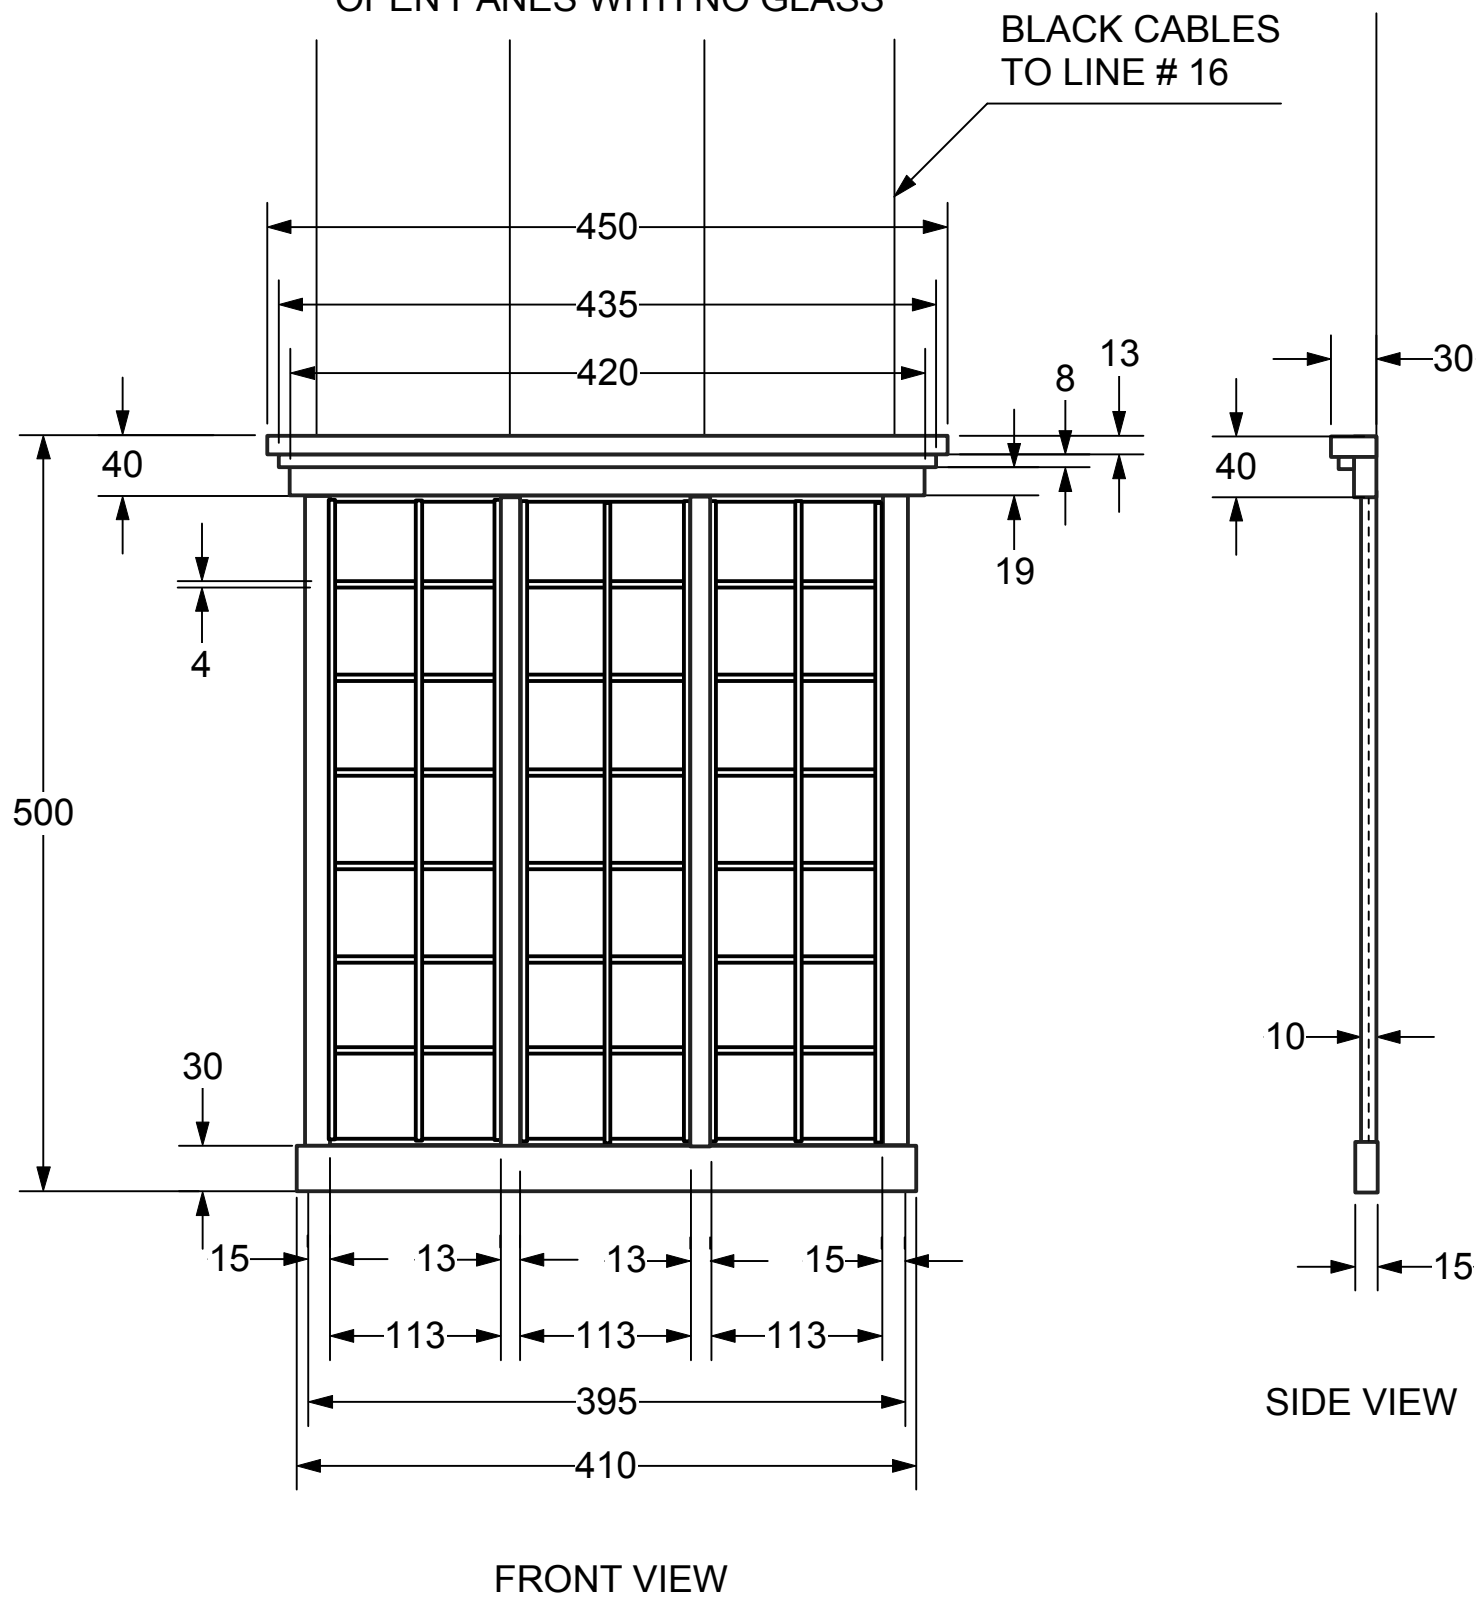

WINDOW - ACT 1
OPEN PANES WITH NO GLASS

WINDOW - ACT 3
OPEN PANES WITH NO GLASS

WINDOWS

DATE: 27 SEPTEMBER 2015
SCALE: 1:50
PLATE 11

THE CRUCIBLE BY ARTHUR MILLER

AMERICAN UNIVERSITY IN CAIRO -- MALAK GABR THEATRE
DIRECTOR: FRANK BRADLEY
DESIGN: STANCIL CAMPBELL