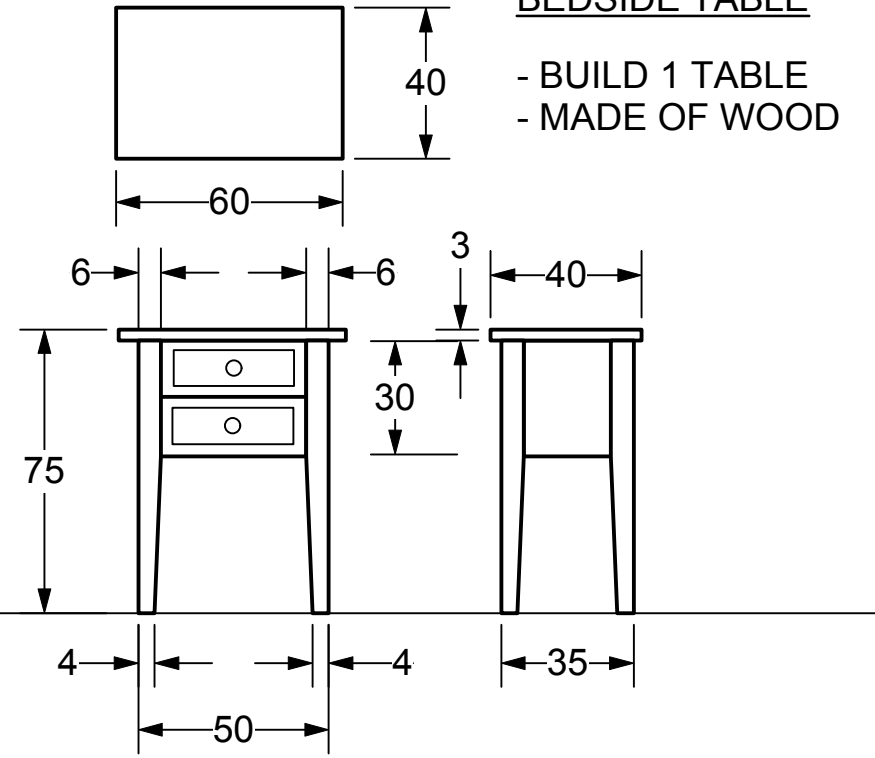

BENCHES

- BUILD 2 BENCHES
- MADE OF WOOD
- STRONG ENOUGH FOR 4 ACTORS

BEDSIDE TABLE

- BUILD 1 TABLE
- MADE OF WOOD

TABLE

- BUILD 1 TABLE
- MADE OF WOOD

CUPBOARD

- BUILD 1 CUPBOARD
- MADE OF WOOD

BENCH & TABLES

DATE: 14 OCTOBER 2015
SCALE: 1:25
PLATE 17

THE CRUCIBLE BY ARTHUR MILLER

AMERICAN UNIVERSITY IN CAIRO -- MALAK GABR THEATRE
DIRECTOR: FRANK BRADLEY
DESIGN: STANCIL CAMPBELL