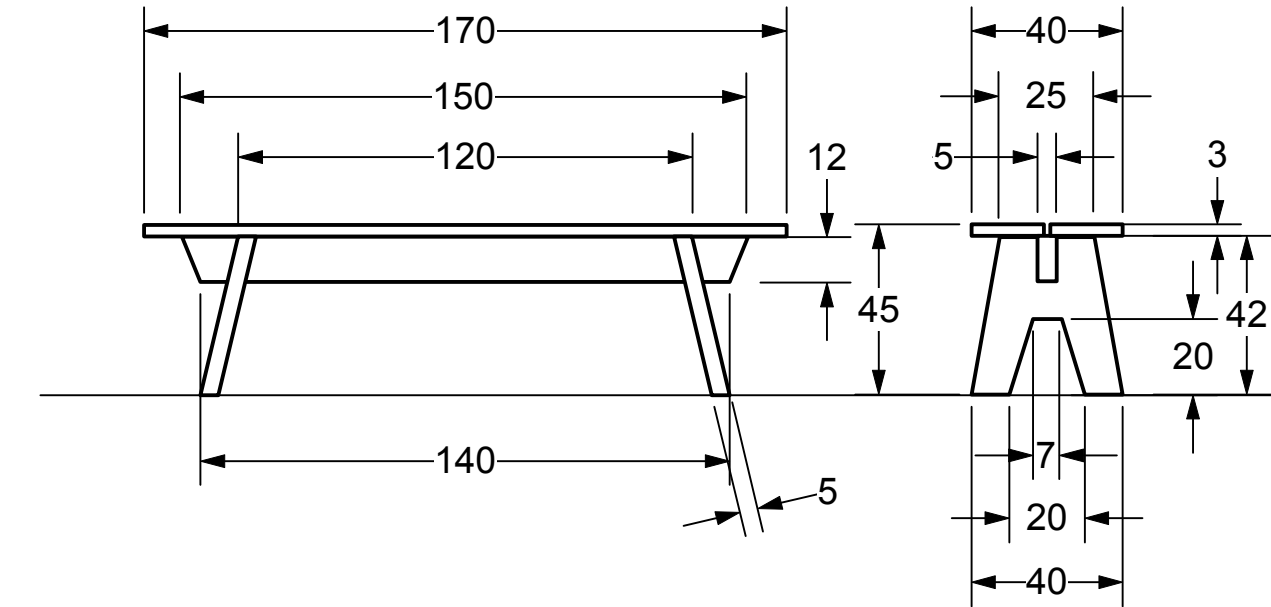

BENCHES

- BUILD 2 BENCHES
- MADE OF WOOD
- STRONG ENOUGH FOR 4 ACTORS

BEDSIDE TABLE

- BUILD 1 TABLE
- MADE OF WOOD

TABLE

- BUILD 1 TABLE
- MADE OF WOOD

CUPBOARD

- BUILD 1 CUPBOARD
- MADE OF WOOD

BENCH & TABLES

DATE: 14 OCTOBER 2015
SCALE: 1:25
PLATE 17

THE CRUCIBLE BY ARTHUR MILLER

AMERICAN UNIVERSITY IN CAIRO -- MALAK GABR THEATRE
DIRECTOR: FRANK BRADLEY
DESIGN: STANCIL CAMPBELL