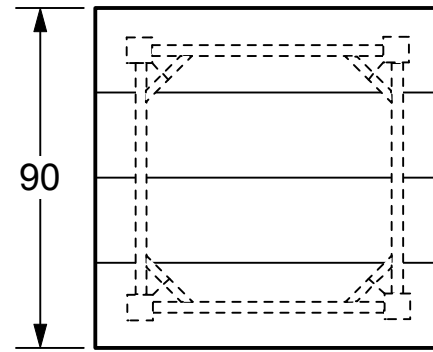

BENCHES

- BUILD 2 BENCHES
- MADE OF WOOD
- STRONG ENOUGH FOR 4 ACTORS

BEDSIDE TABLE

- BUILD 1 TABLE
- MADE OF WOOD

TABLE

- BUILD 1 TABLE
- MADE OF WOOD

CUPBOARD

- BUILD 1 CUPBOARD
- MADE OF WOOD

BENCH & TABLES

DATE: 14 OCTOBER 2015
SCALE: 1:25
PLATE 17

THE CRUCIBLE BY ARTHUR MILLER

AMERICAN UNIVERSITY IN CAIRO -- MALAK GABR THEATRE
DIRECTOR: FRANK BRADLEY
DESIGN: STANCIL CAMPBELL