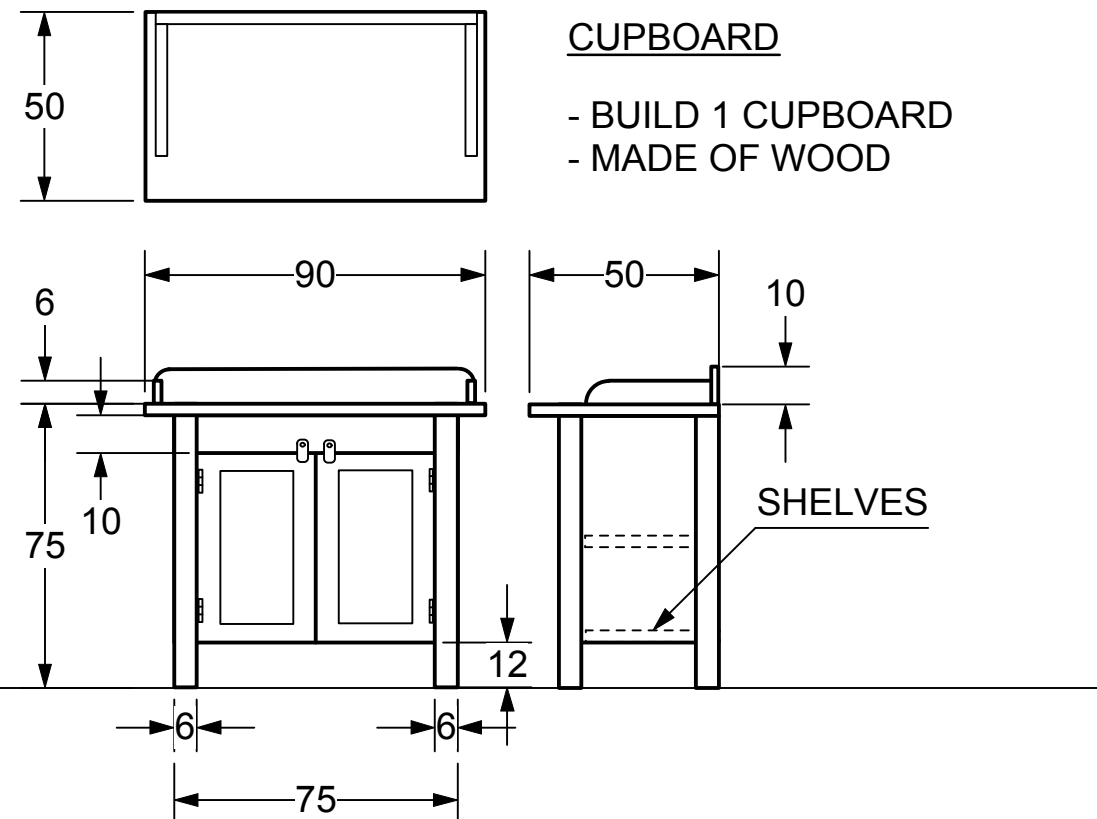

BENCHES

- BUILD 2 BENCHES
- MADE OF WOOD
- STRONG ENOUGH FOR 4 ACTORS

BEDSIDE TABLE

- BUILD 1 TABLE
- MADE OF WOOD

TABLE

- BUILD 1 TABLE
- MADE OF WOOD

CUPBOARD

- BUILD 1 CUPBOARD
- MADE OF WOOD

BENCH & TABLES

DATE: 14 OCTOBER 2015
SCALE: 1:25
PLATE 17

THE CRUCIBLE BY ARTHUR MILLER

AMERICAN UNIVERSITY IN CAIRO -- MALAK GABR THEATRE
DIRECTOR: FRANK BRADLEY
DESIGN: STANCIL CAMPBELL