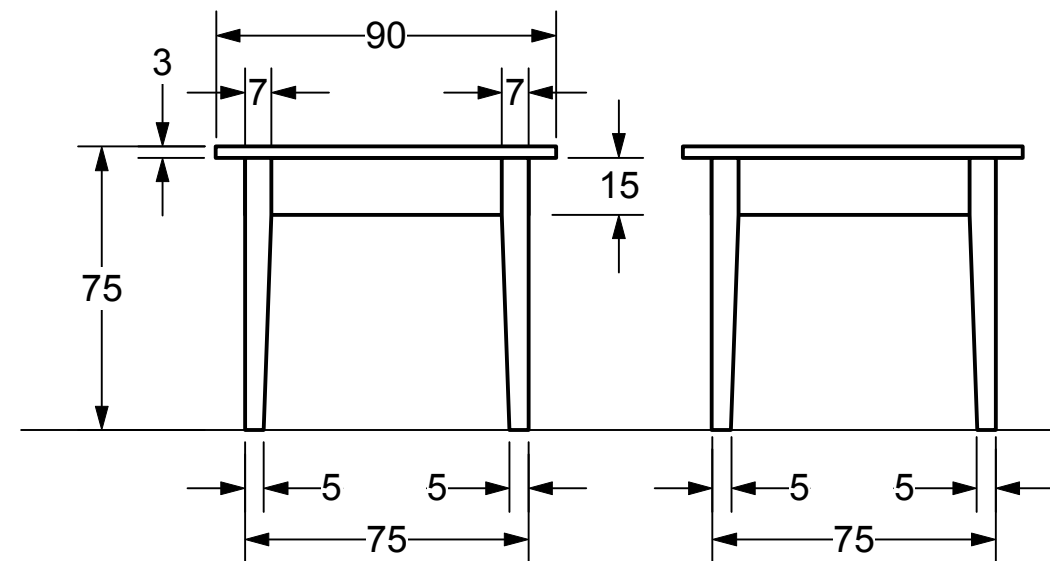

BENCHES

- BUILD 2 BENCHES
- MADE OF WOOD
- STRONG ENOUGH FOR 4 ACTORS

BEDSIDE TABLE

- BUILD 1 TABLE
- MADE OF WOOD

TABLE

- BUILD 1 TABLE
- MADE OF WOOD

CUPBOARD

- BUILD 1 CUPBOARD
- MADE OF WOOD

BENCH & TABLES

DATE: 14 OCTOBER 2015
SCALE: 1:25
PLATE 17

THE CRUCIBLE BY ARTHUR MILLER

AMERICAN UNIVERSITY IN CAIRO -- MALAK GABR THEATRE
DIRECTOR: FRANK BRADLEY
DESIGN: STANCIL CAMPBELL