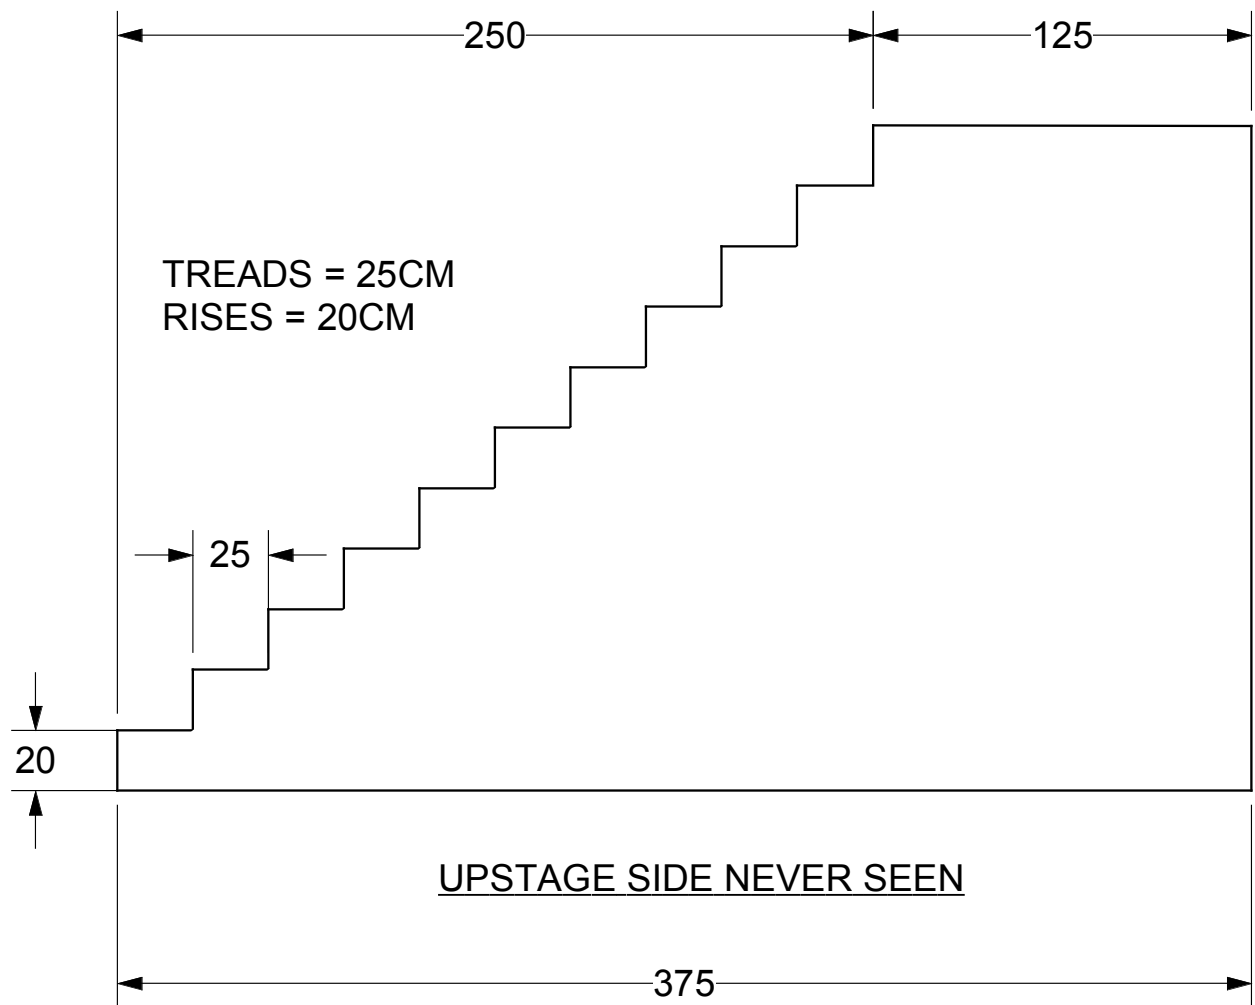

DOWNSTAGE SIDE VISIBLE IN ACTS 1 & 2

THE THIEF
 AMERICAN UNIVERSITY IN CAIRO
 DIRECTOR -- MAHMOUD EL LOZY
 DESIGNER -- STANCIL CAMPBELL
 TECH DIRECTOR -- DAVID WLODARSKI
 DOWNSTAGE RIGHT STAIRS & PLATFORM
 JUNE 2009
 SCALE: 1:25