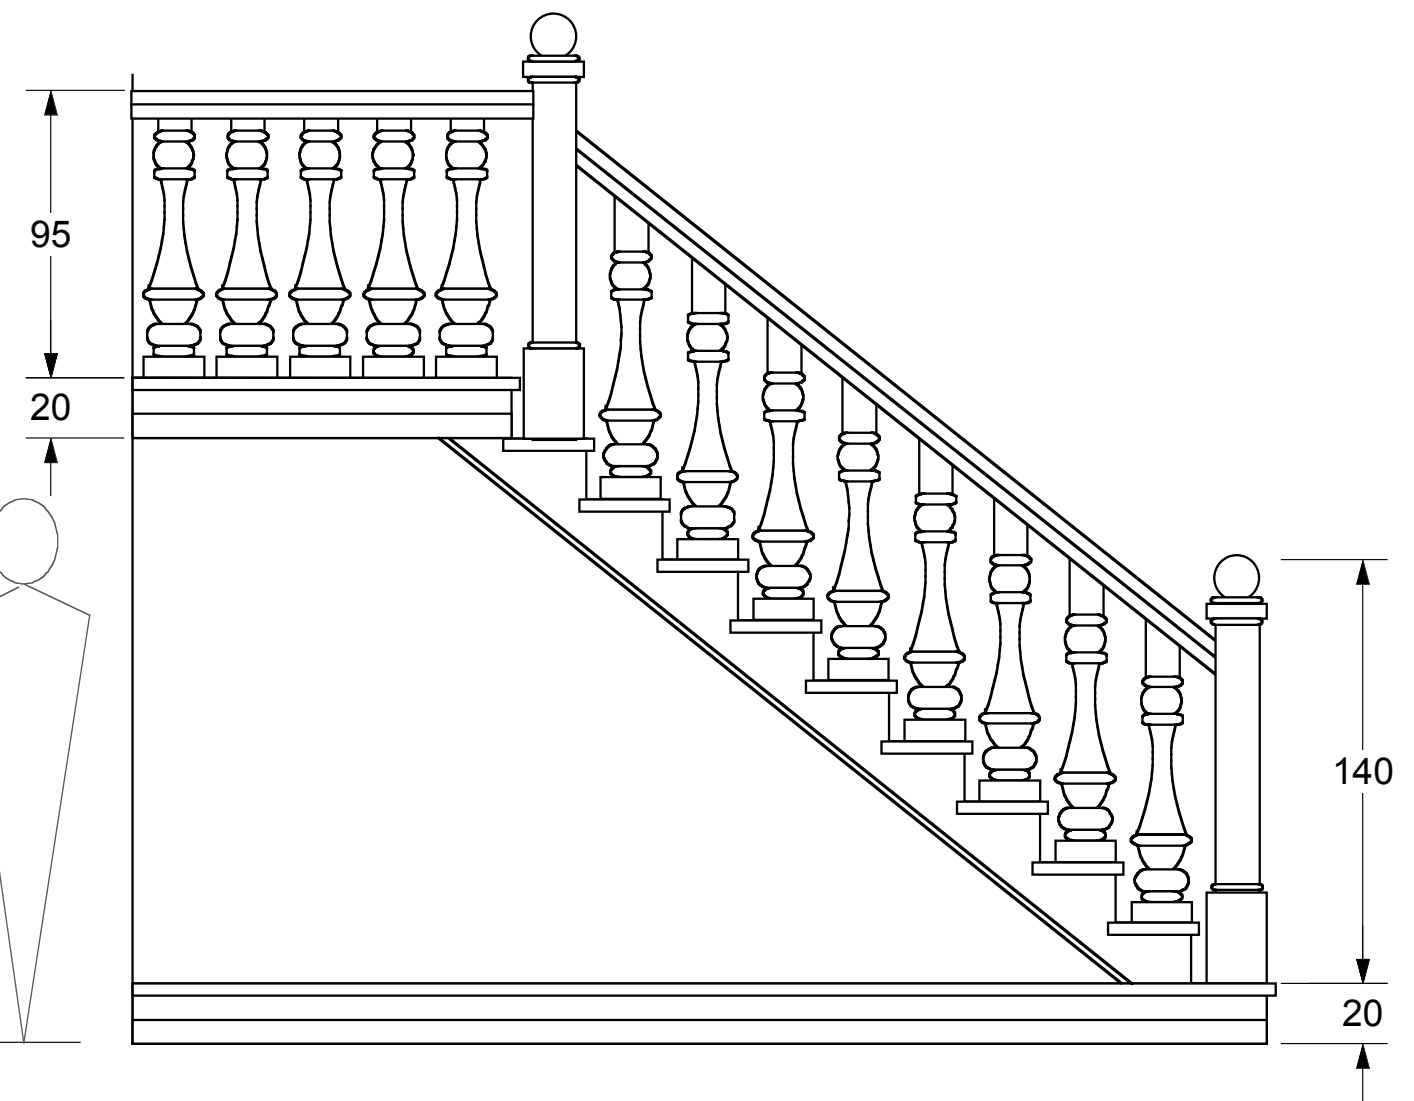

DOWNSTAGE SIDE VISIBLE IN ACTS 1 & 2

THE THIEF
 AMERICAN UNIVERSITY IN CAIRO
 DIRECTOR -- MAHMOUD EL LOZY
 DESIGNER -- STANCIL CAMPBELL
 TECH DIRECTOR -- DAVID WLODARSKI
 DOWNSTAGE RIGHT STAIRS & PLATFORM
 JUNE 2009
 SCALE: 1:25