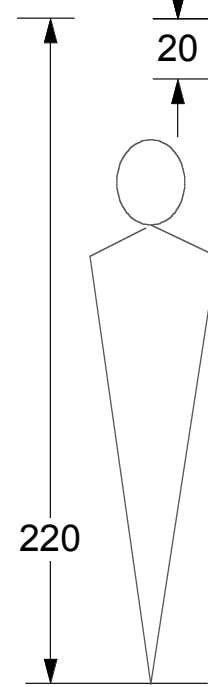

DOWNSTAGE SIDE VISIBLE IN ACTS 1 & 2

THE THIEF
 AMERICAN UNIVERSITY IN CAIRO
 DIRECTOR -- MAHMOUD EL LOZY
 DESIGNER -- STANCIL CAMPBELL
 TECH DIRECTOR -- DAVID WLODARSKI
 DOWNSTAGE RIGHT STAIRS & PLATFORM
 JUNE 2009
 SCALE: 1:25