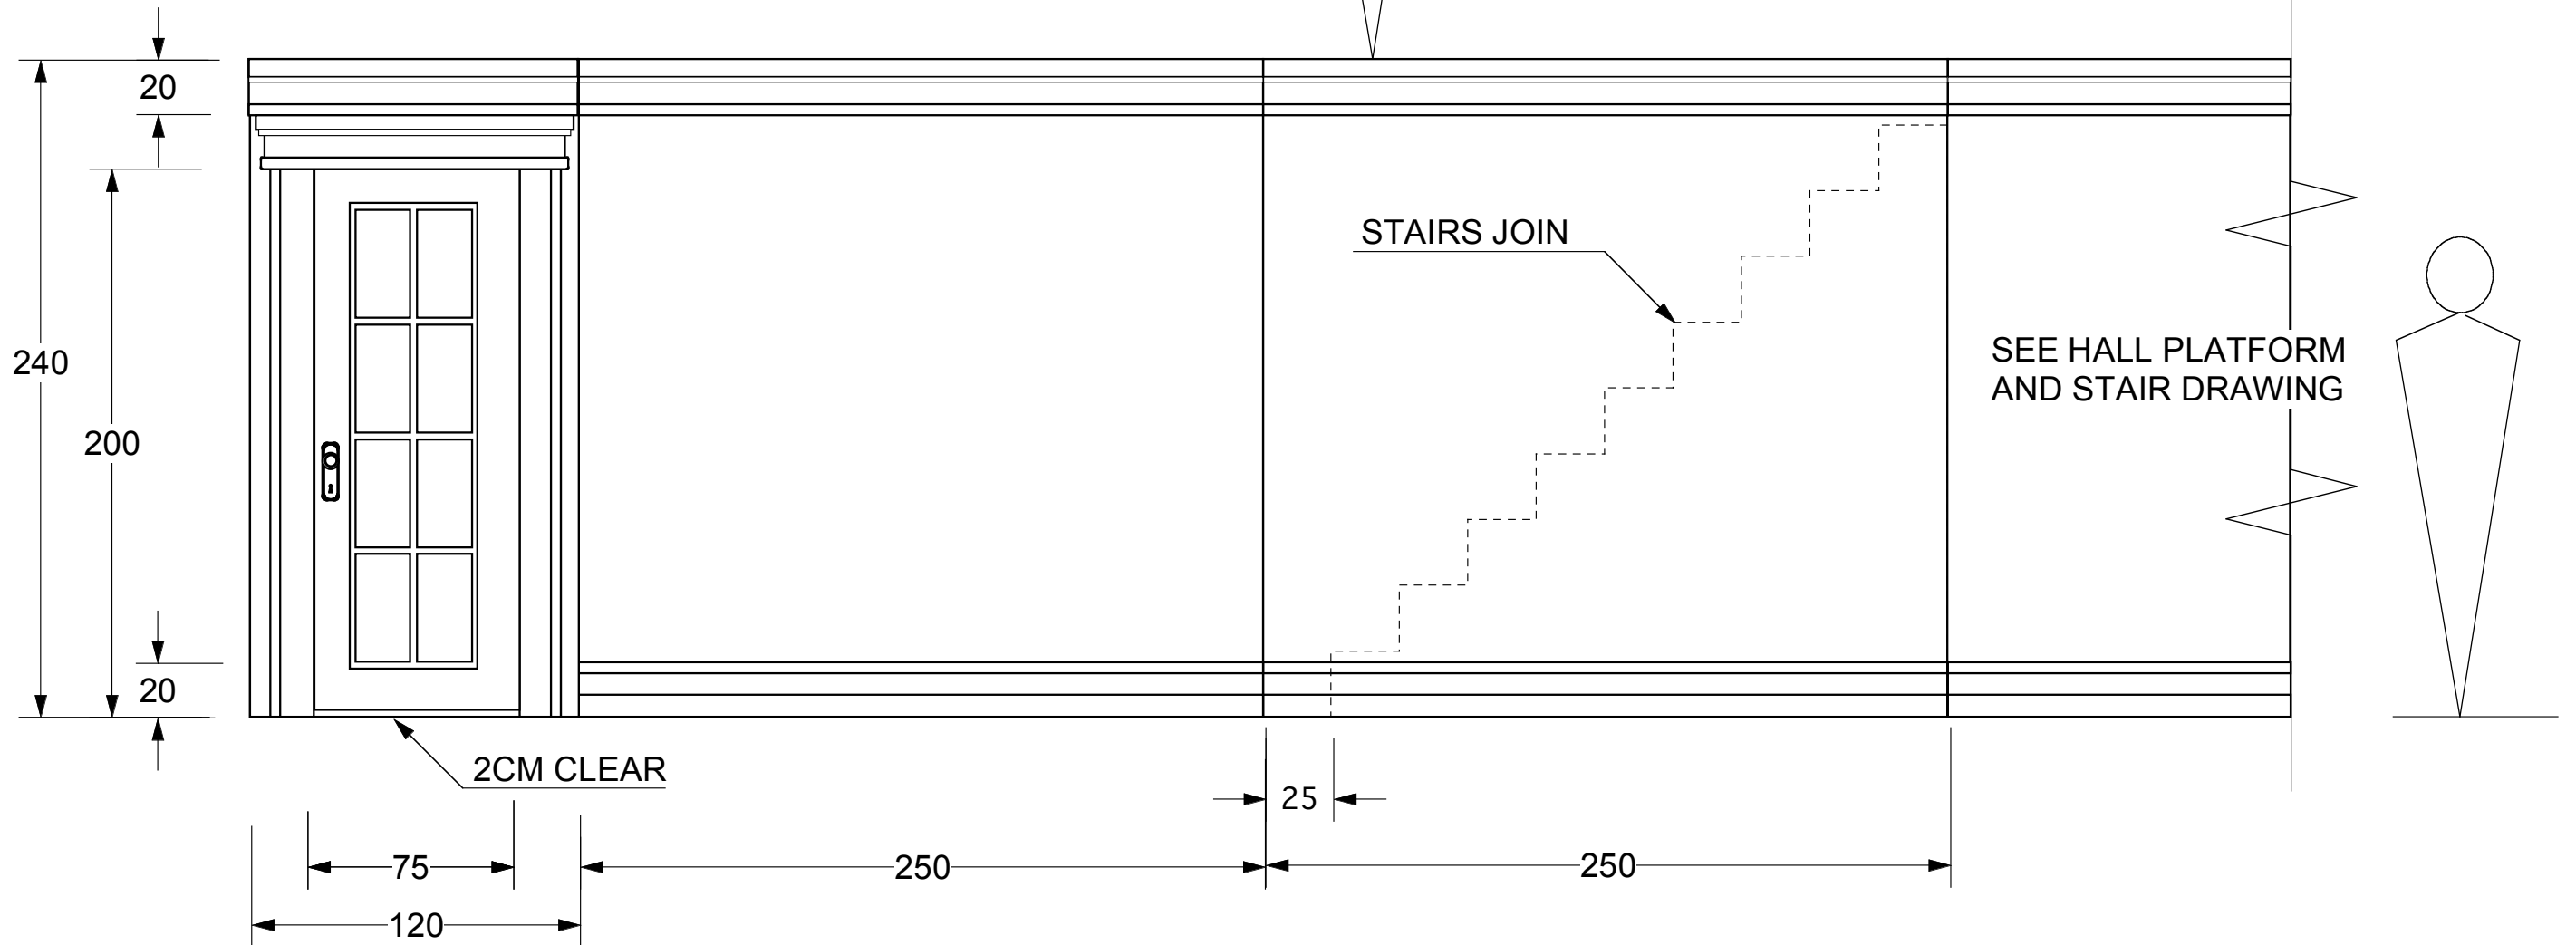

DOOR UNIT SAME AS ACT 1/2
SEE FLOOR PLAN

THE THIEF -- ACT 3
AMERICAN UNIVERSITY IN CAIRO
DIRECTOR -- MAHMOUD EL LOZY
DESIGNER -- STANCIL CAMPBELL
TECH DIRECTOR -- DAVID WLODARSKI
CENTRAL PLATFORM -- LOWER WALLS
JUNE 2009
SCALE: 1:25